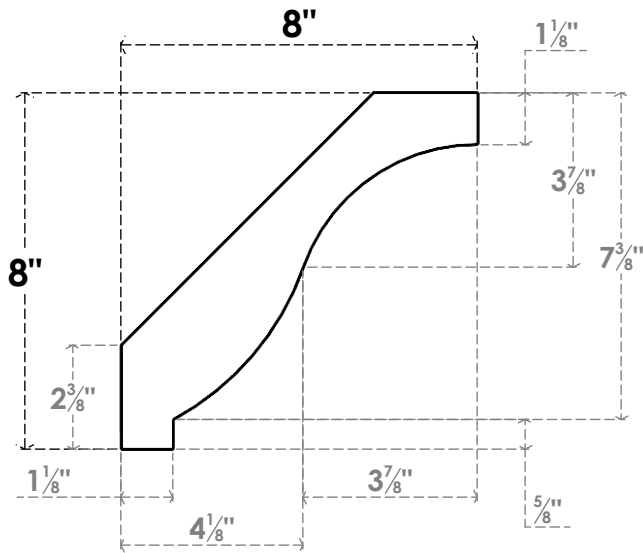

ITEM NUMBER: BRCPO030X08000X08000BKR

3"W X 8"D X 8"H BAKER ARCHITECTURAL GRADE PVC OPEN BRACE

SIDE PROFILE

FRONT PROFILE

ISOMETRIC

EKENA MILLWORK
2300 WEST MAIN ST.
CLARKSVILLE, TX 75426
TOLL FREE: 866-607-0453
WWW.EKENAMILLWORK.COM