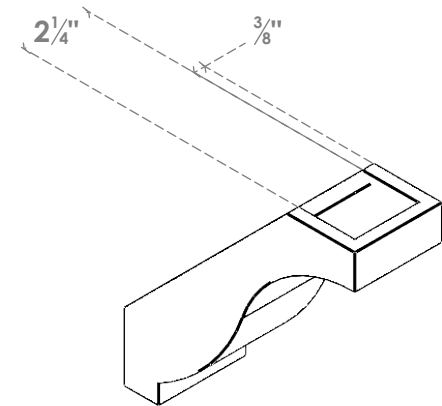

ITEM NUMBER: BRCPO030X08000X08000BKR

3"W X 8"D X 8"H BAKER ARCHITECTURAL GRADE PVC OPEN BRACE

SIDE PROFILE

FRONT PROFILE

ISOMETRIC

EKENA MILLWORK
2300 WEST MAIN ST.
CLARKSVILLE, TX 75426
TOLL FREE: 866-607-0453
WWW.EKENAMILLWORK.COM