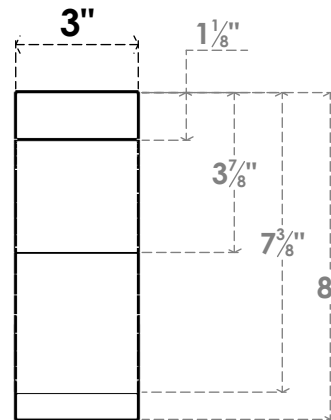

ITEM NUMBER: BRCPO030X08000X08000BKR

3"W X 8"D X 8"H BAKER ARCHITECTURAL GRADE PVC OPEN BRACE

SIDE PROFILE

FRONT PROFILE

ISOMETRIC

EKENA MILLWORK
2300 WEST MAIN ST.
CLARKSVILLE, TX 75426
TOLL FREE: 866-607-0453
WWW.EKENAMILLWORK.COM